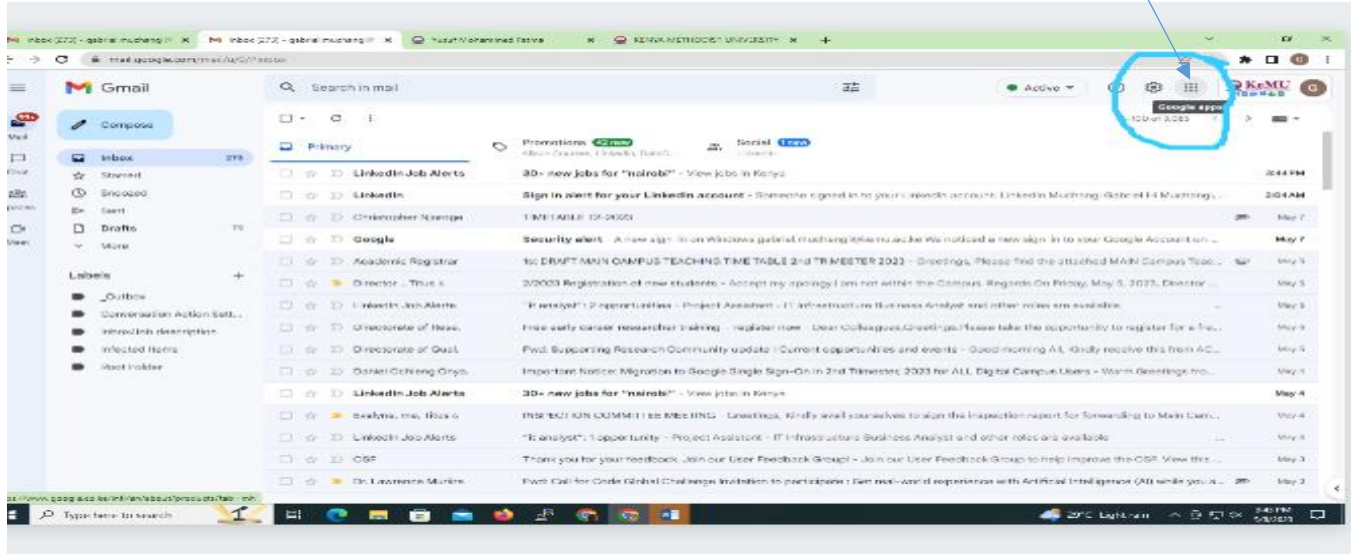

# How to access Digital campus or Learn.kemu.ac.ke

1. Login to your KeMU email

Click on the google app builder

2. Click on the builder for google apps

3. Select Digital campus it's among the last google applications so you will need to scroll down.